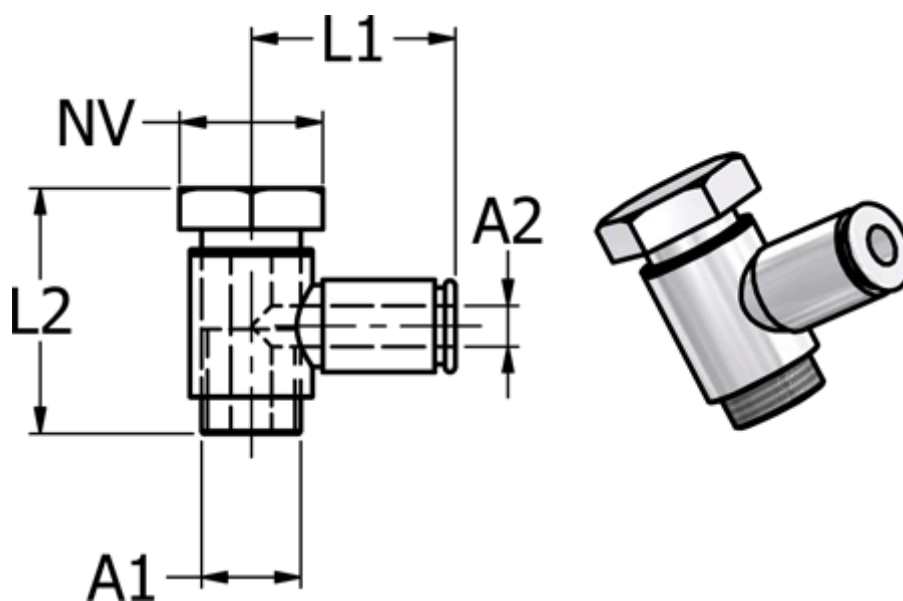

Article number: 5868630054

Description: Metal Push-in fitting 863.005-4, Ø4 / M5  
Elbow swivel with FPM O-ring

## Measures

|                       |        |
|-----------------------|--------|
| Ext. hose diameter A2 | = 4    |
| L1                    | = 18   |
| L2                    | = 17.5 |
| NV                    | = 8    |
| Thread A1             | = M5   |